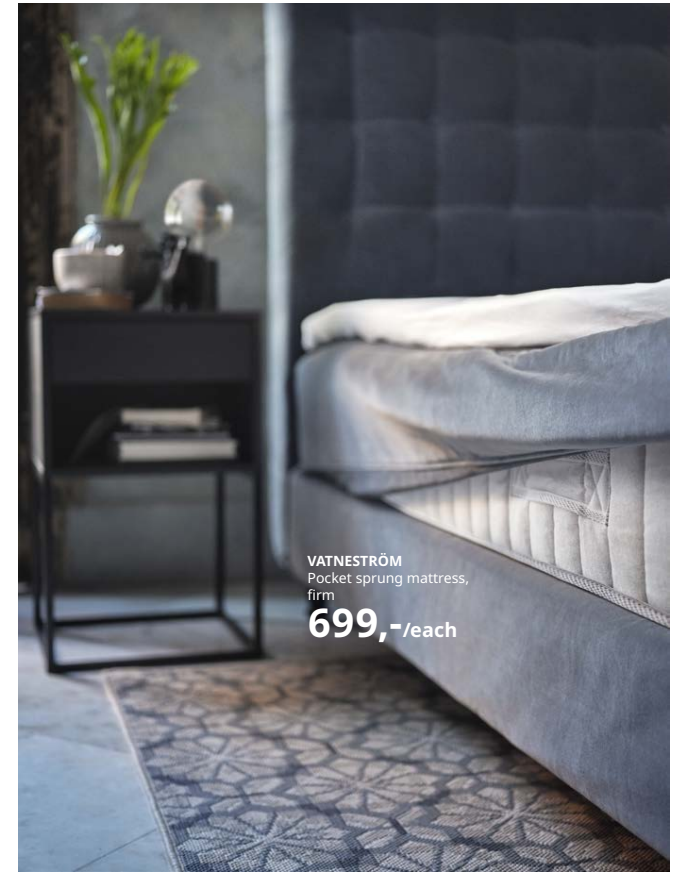

VATNESTRÖM
Pocket sprung mattress,
firm
699,-/each