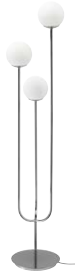

PE763989

New SIMRISHAMN Floor lamp 69,99 Chrome-plated steel and glass. Designers: I Bermudez/ H Dalrot/A Probyn. H158cm. IKEA. Model G2002 Simrishamn. This luminaire is compatible with bulbs of the energy classes A++ to D. Chrome-plated/opal white 104.377.65