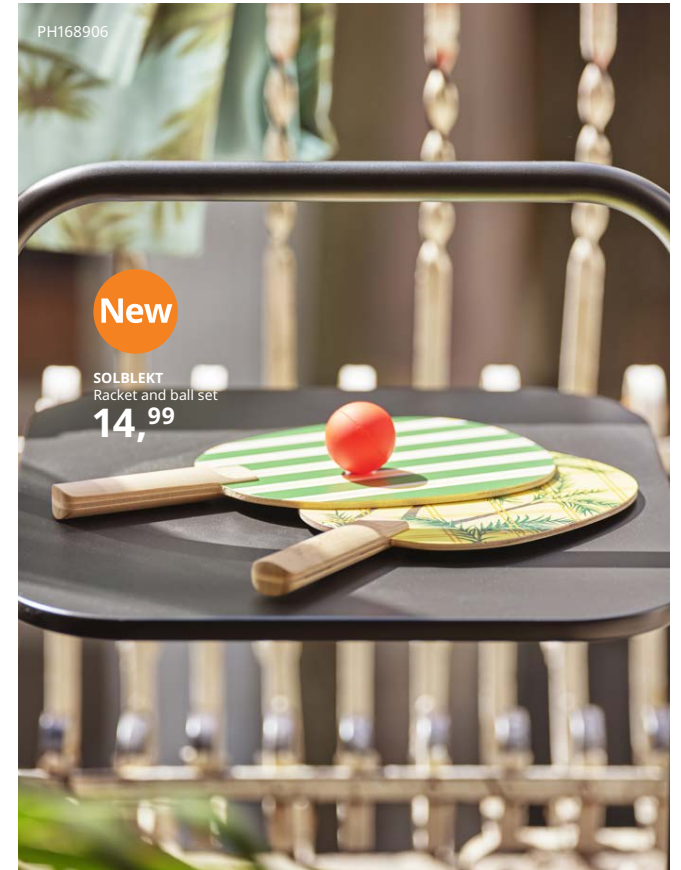

New

SOLBLEKT
Racket and ball set
14,99

The retro look is fun and never goes out of style, just like a game of urban beach tennis with a friend.