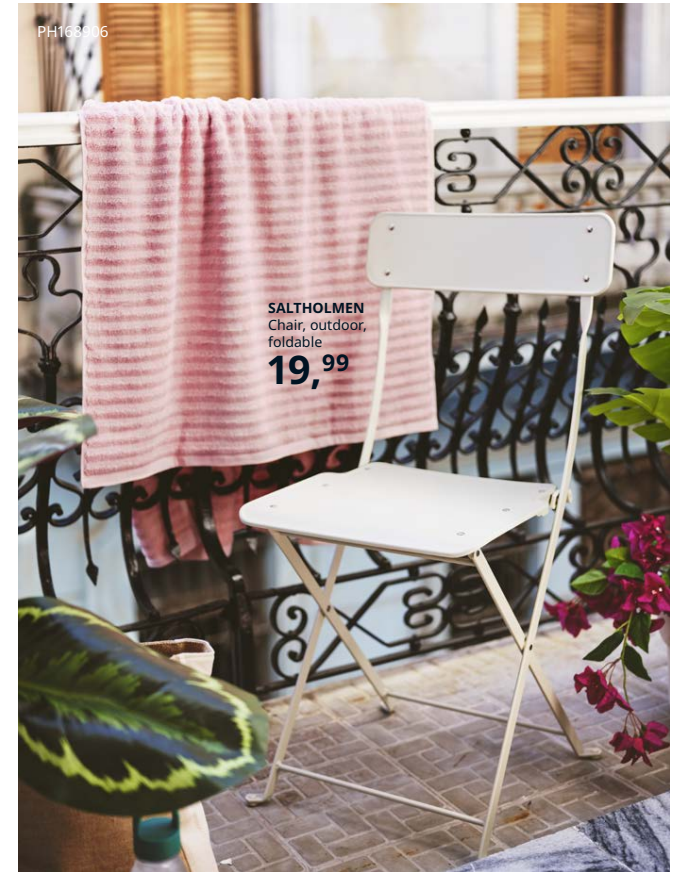

SALTHOLMEN
Chair, outdoor,
foldable
19,99

KRYDDPEPPAR Plant stand, in/outdoor 19,99 Pink 404.219.61
SALTHOLMEN Chair, outdoor, foldable 19,99 Beige 803.118.28
New FLODALEN Bath towel 12,99 Light pink 904.660.18

Make more of your small spaces. You wouldn't believe how slim this chair gets when you fold and stow it away.