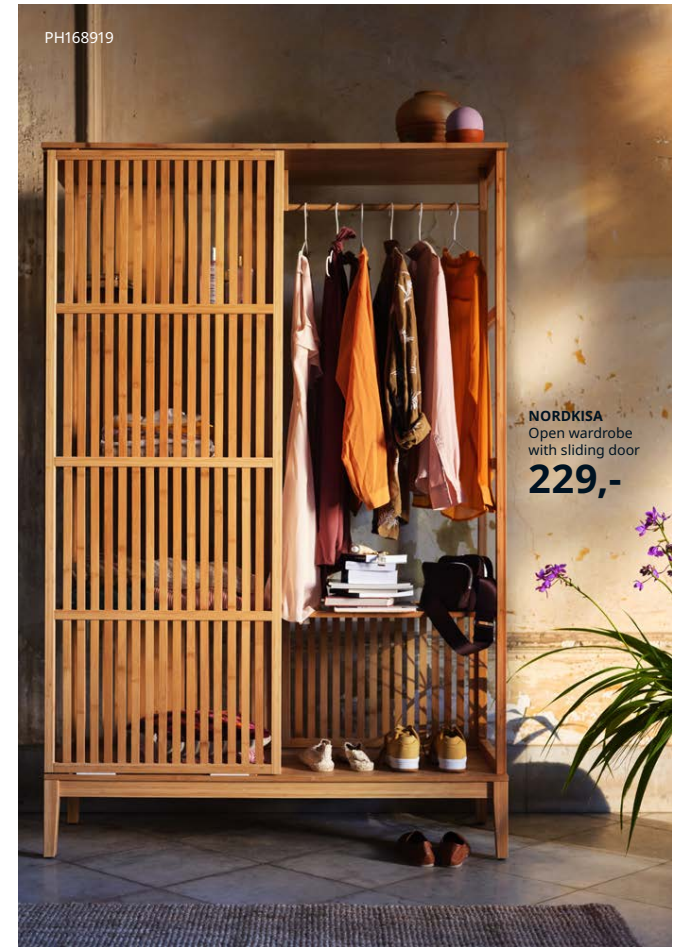

PH168919

NORDKISA
Open wardrobe
with sliding door
229,-

NORDKISA Open wardrobe with sliding door 229,- Bamboo 004.394.68

A curtain that purifies the air in your home? Yes!
GUNRID is treated with a mineral-based solution that
transforms polluted air to clean air when exposed to
light.